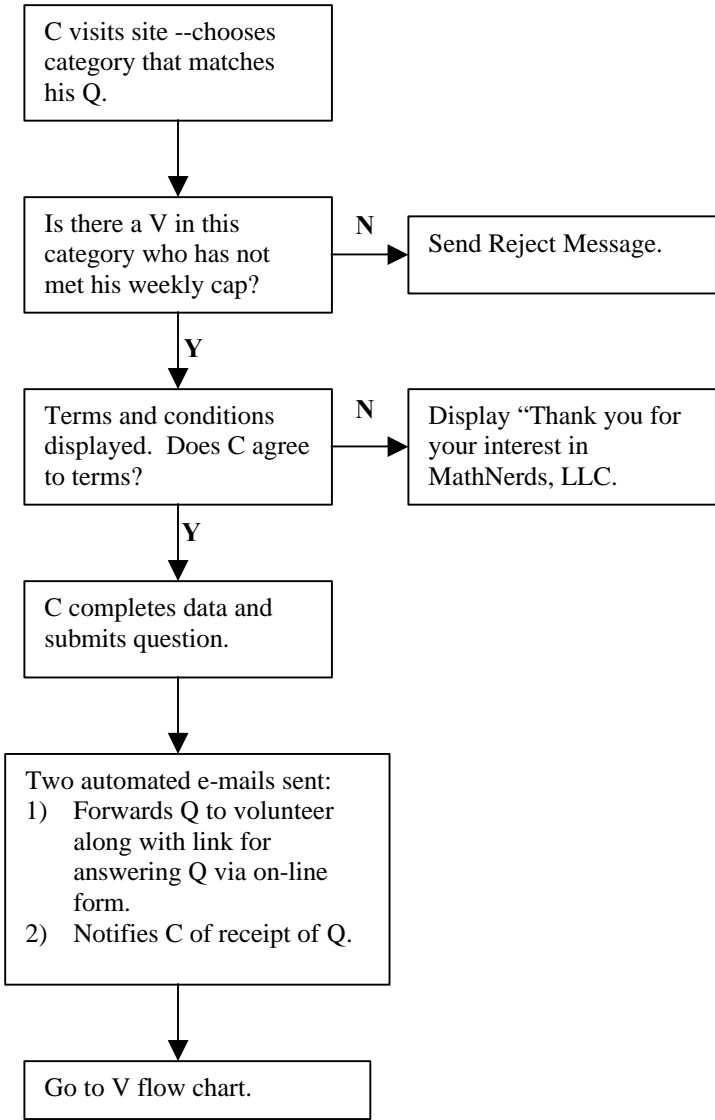

Client Flow Chart

Key:

- C = client
- GQ = general queue
- TQ = trash queue
- V = volunteer