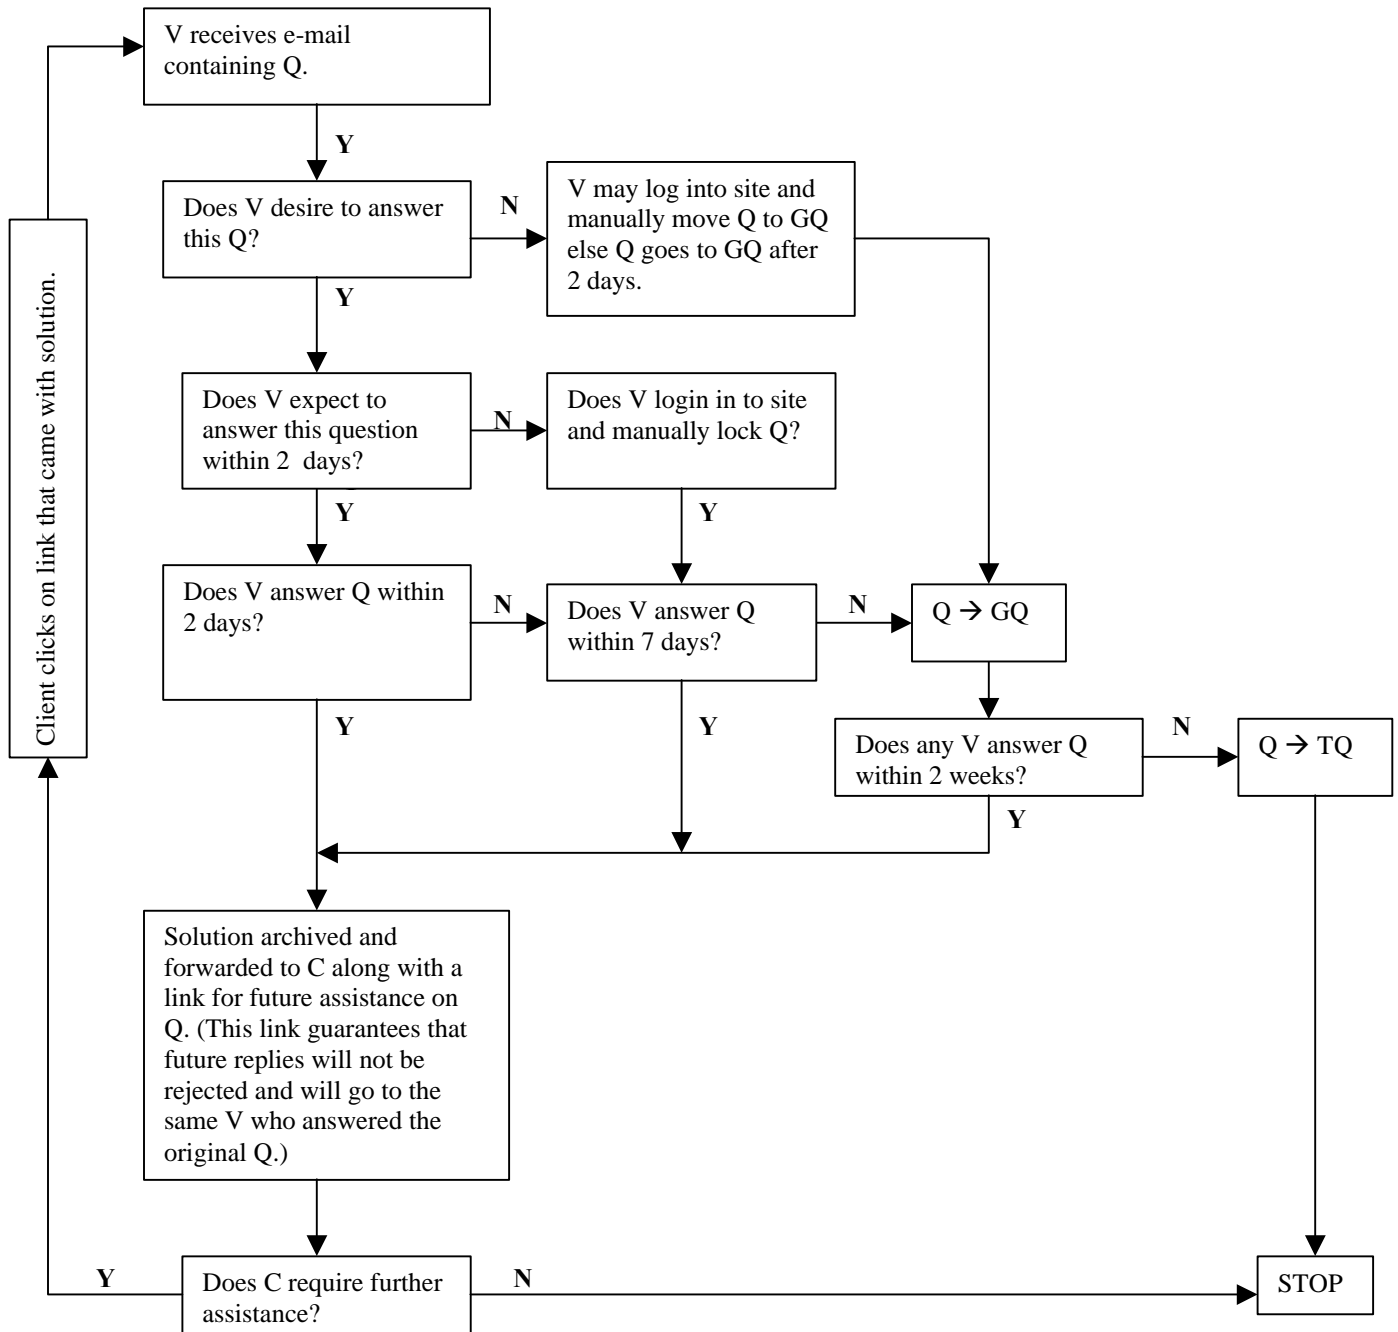

# Volunteer Flow Chart

**Key:**

- C = client
- GQ = general queue
- TQ = trash queue
- V = volunteer